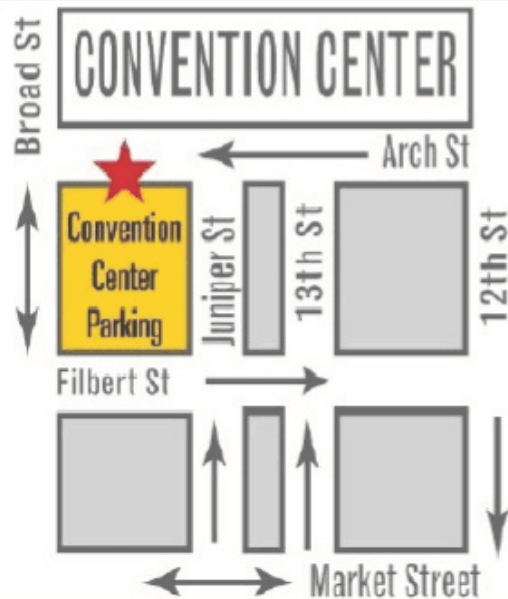

CONVENTION CENTER
PARKING FACILITY*

25 %

DISCOUNT DOES NOT APPLY TO THE EARLY BIRD SPECIAL OR THE 1HR SPECIAL
www.conventioncenterparking.com

1324 Arch Street

267-239-0676

OPEN 24 HRS | SELF PARK

ACTUAL PICTURE OF PARKING GARAGE